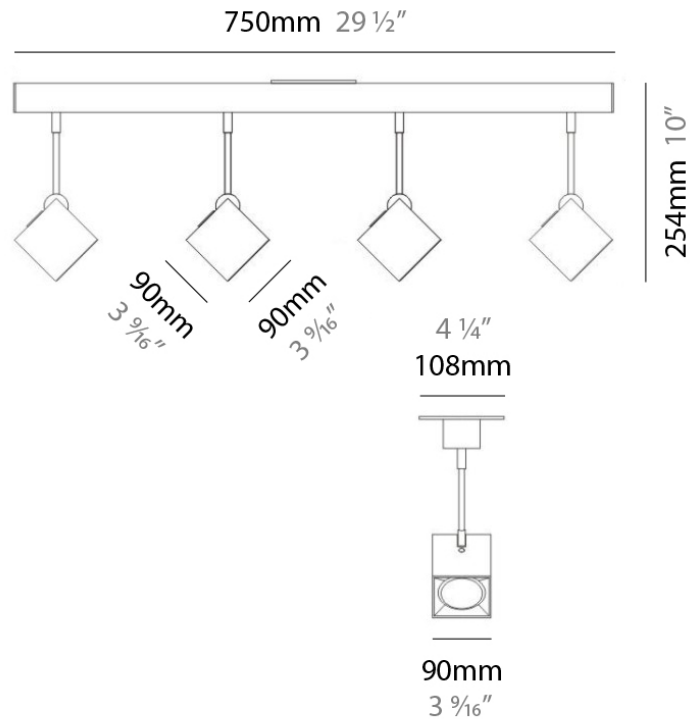

PROJECT	
TYPE	
NOTES	
QUANTITY	
DATE	

DAU SURFACE

D92018

GENERAL

Series: Dau
Brand: Milan
Division: Design
Mounting Type: Surface
Mounting Location: Ceiling
Subcategory: Pendant

PHYSICAL

Shape: Abstract
Length (mm): 750
Length (in): 29 1/2
Width (mm): 110
Width (in): 4 5/16
Height (mm): 254
Height (in): 10
Weight (kg): 2.04
Weight (lbs): 4.5
Fixture Material: Aluminum

ELECTRICAL

Number of Lamps: 4
Lamp Type: LED Retrofit
Lamp Shape: MR16
Bulb Included: Bulb Not Included
Total Output Wattage (W): 20
Max. Wattage Per Lamp (W): 5
Lamp Base: GU10
Input Voltage (V): 120

LED

Delivered Lumen Range: 1000 - 1999 lm

OPTICAL

RATINGS AND CERTIFICATIONS

Certified By: CSA Certified to UL and CSA Standards
IP rating: IP20